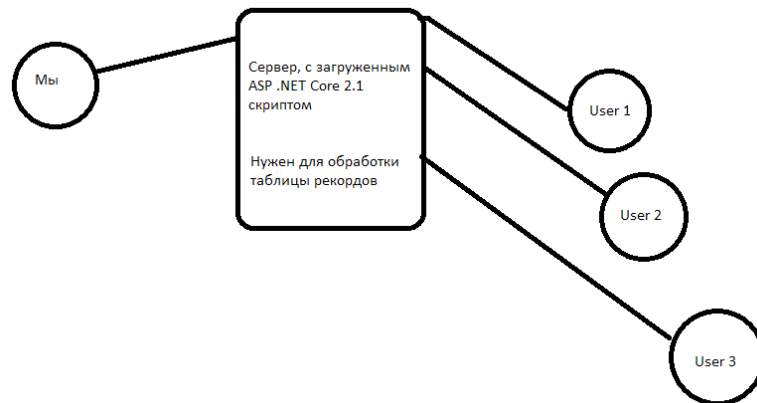

Online Performance Ranking																			
Username	TextPerformance											CorePerformance							
	CC	InC	Acc	IW	EW	WW	WPM	AvM	SIW	WAc	Tpp	CPM	BcM	AcM	BLt	Lat	AdL	PuF	Cpp
root (8 m)	240	24	90,91	30	11	1	41	19	8	75	20,45	180	540	240	5	176	189	55	132